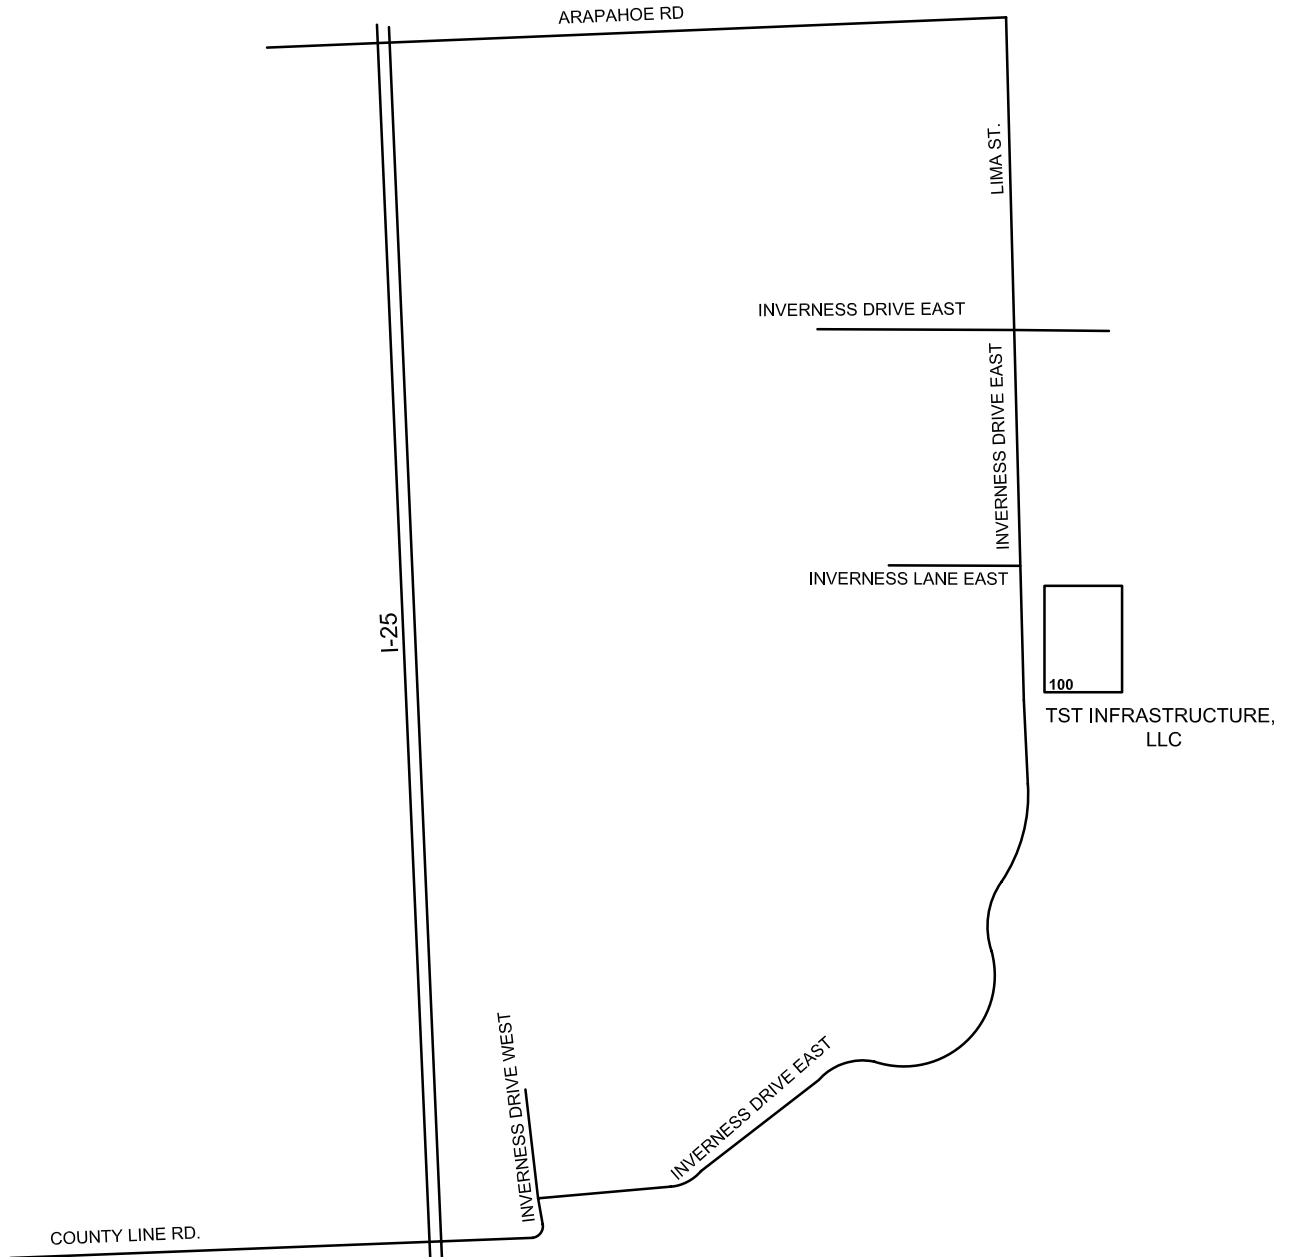

WE ARE LOCATED AT
61 INVERNESS DRIVE EAST, SUITE 100
ENGLEWOOD, CO 80112
303-799-5197

FROM I-25, HEADING SOUTH:
GO EAST ON ARAPAHOE RD. TURN RIGHT
ONTO LIMA ST. FOLLOW LIMA ST. UNTIL A
4-WAY STOP. CONTINUE STRAIGHT ONTO
INVERNESS DRIVE EAST. TAKE A LEFT AT
INTO 61 INVERNESS DRIVE EAST. WE ARE
LOCATED IN SUITE 100.

FROM I-25, HEADING NORTH:
GO EAST ON COUNTY LINE RD. TURN LEFT
ONTO INVERNESS DRIVE WEST. TAKE AN
IMMEDIATE RIGHT ONTO INVERNESS DRIVE
EAST. FOLLOW INVERNESS DRIVE EAST. TAKE
A RIGHT INTO 61 INVERNESS DRIVE EAST. WE
ARE LOCATED IN SUITE 100.